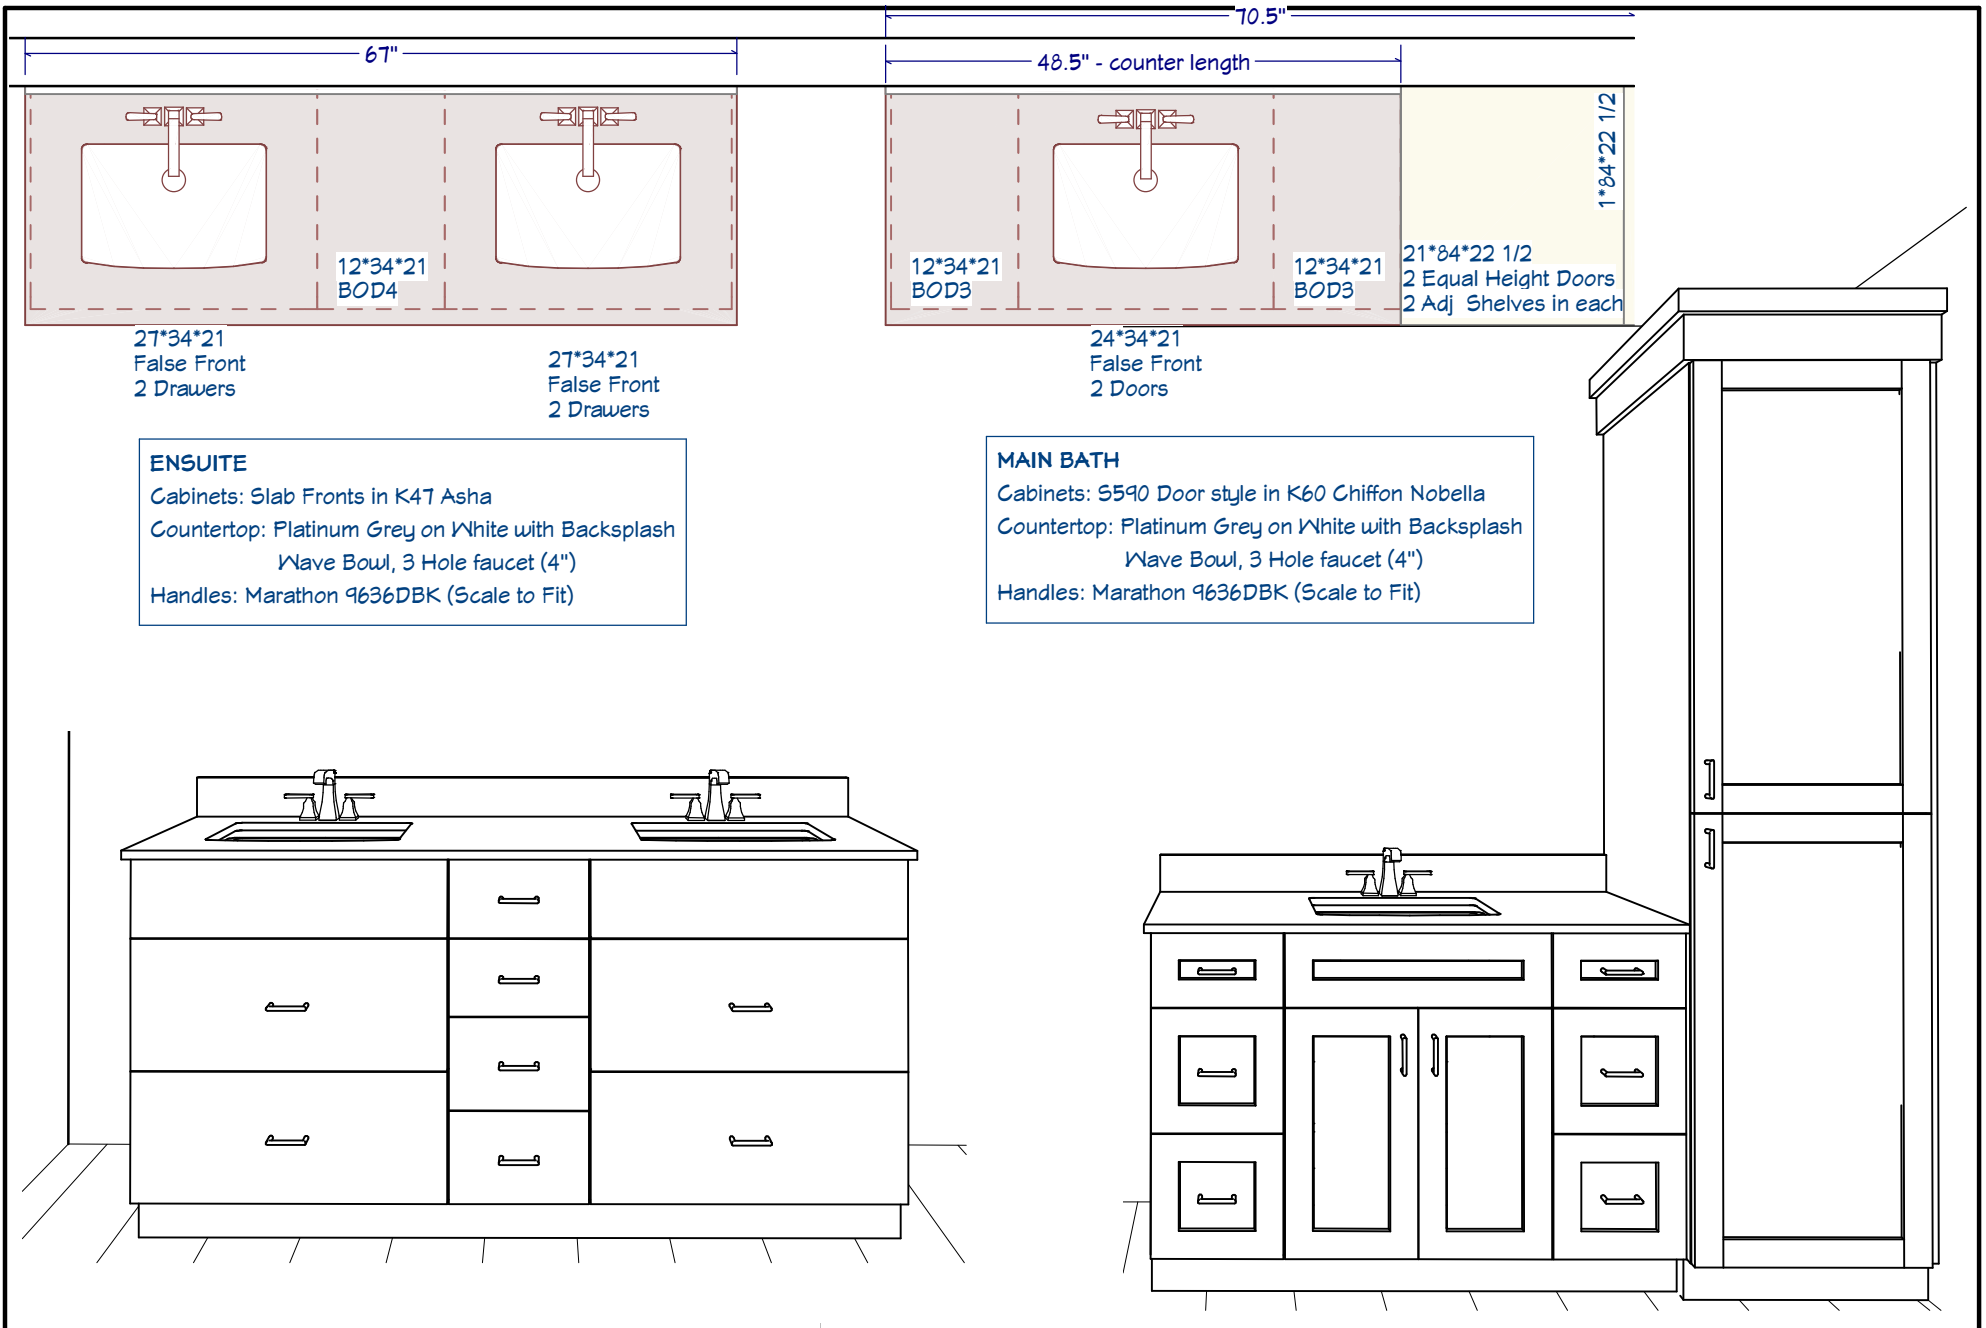

WWW.SUNVALLEYCABINETS.CA

PROJECT NAME  
Doug & Janelle Elias

PAGE 5

2021-05-03

**ENSUITE**

Cabinets: Slab Fronts in K47 Asha  
 Countertop: Platinum Grey on White with Backsplash  
 Wave Bowl, 3 Hole faucet (4")  
 Handles: Marathon 9636DBK (Scale to Fit)

**MAIN BATH**

Cabinets: 5590 Door style in K60 Chiffon Nobella  
 Countertop: Platinum Grey on White with Backsplash  
 Wave Bowl, 3 Hole faucet (4")  
 Handles: Marathon 9636DBK (Scale to Fit)