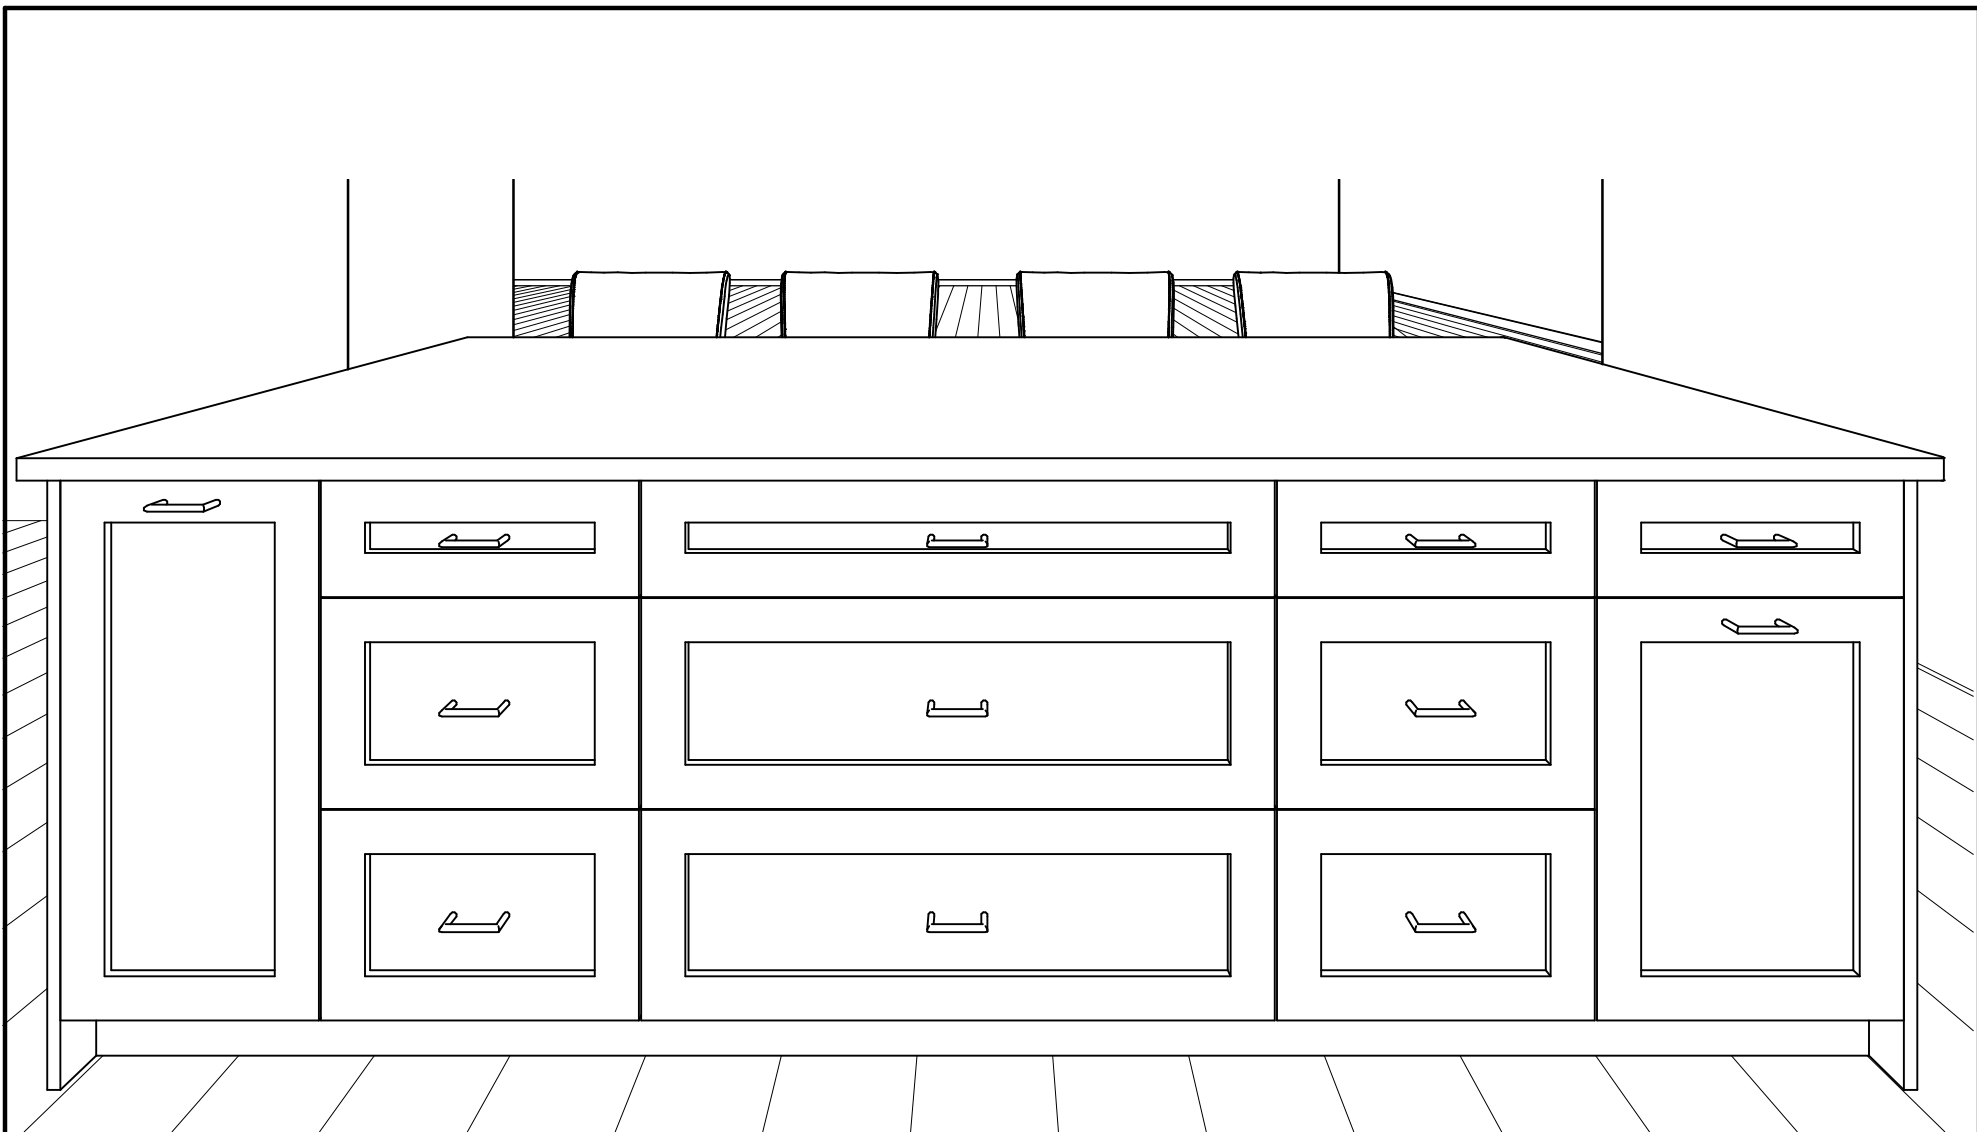

SUNVALLEY *Design Shop*

WWW.SUNVALLEYCABINETS.CA

PROJECT NAME
Doug & Janelle Elias

PAGE 4

2021-05-03