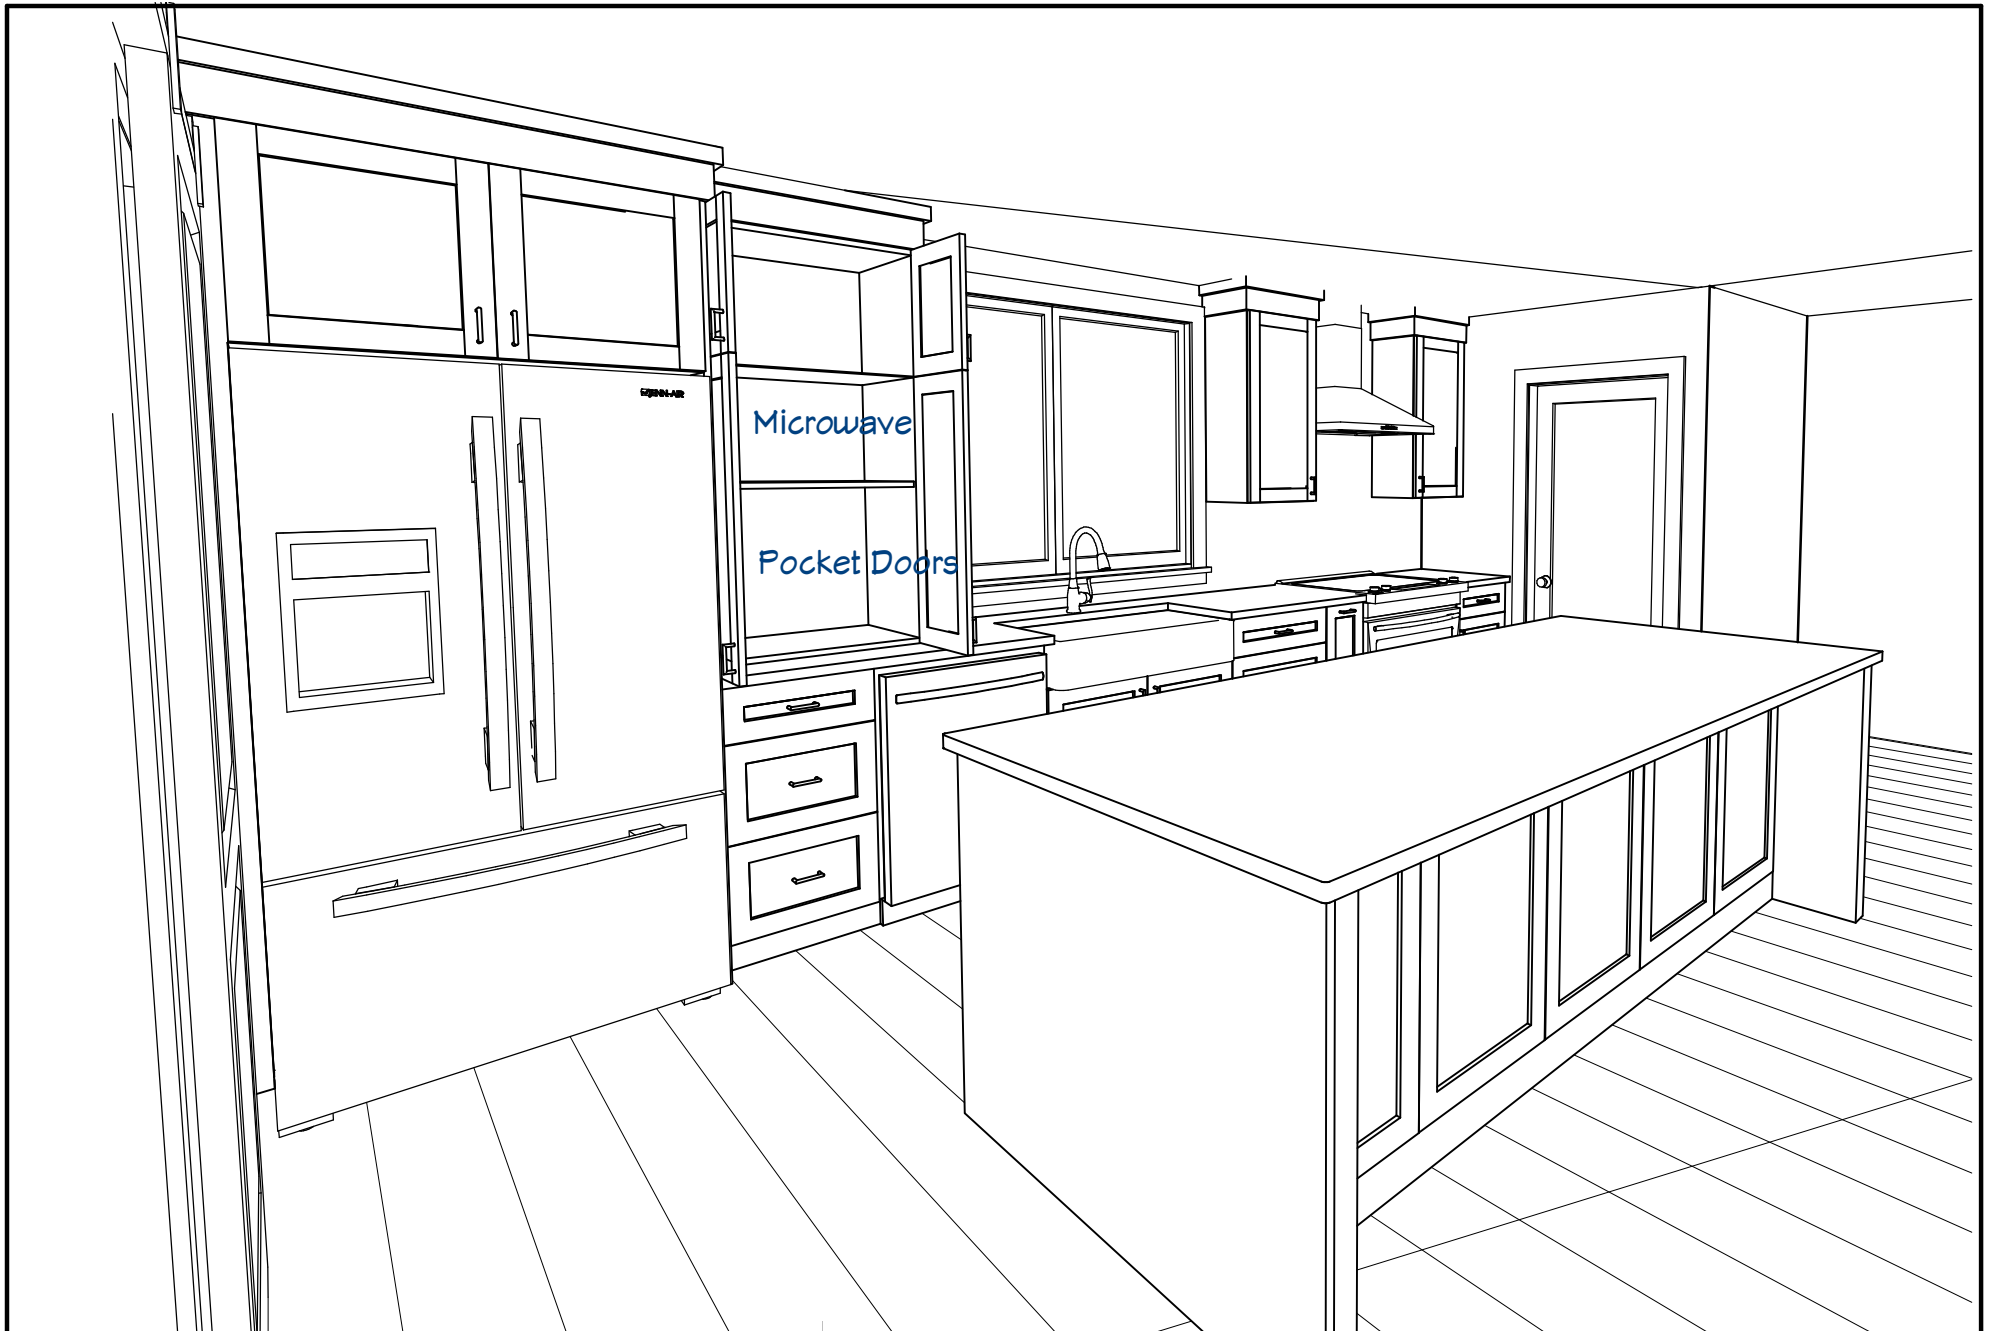

PAGE 3

2021-05-03

SUNVALLEY *Design Shop*

WWW.SUNVALLEYCABINETS.CA

PROJECT NAME  
Doug & Janelle Elias

PAGE 4

2021-05-03

SUNVALLEY *Design Shop*

WWW.SUNVALLEYCABINETS.CA

PROJECT NAME  
Doug & Janelle Elias

PAGE 5

2021-05-03

**ENSUITE**

Cabinets: Slab Fronts in K47 Asha  
 Countertop: Platinum Grey on White with Backsplash  
 Wave Bowl, 3 Hole faucet (4")  
 Handles: Marathon 9636DBK (Scale to Fit)