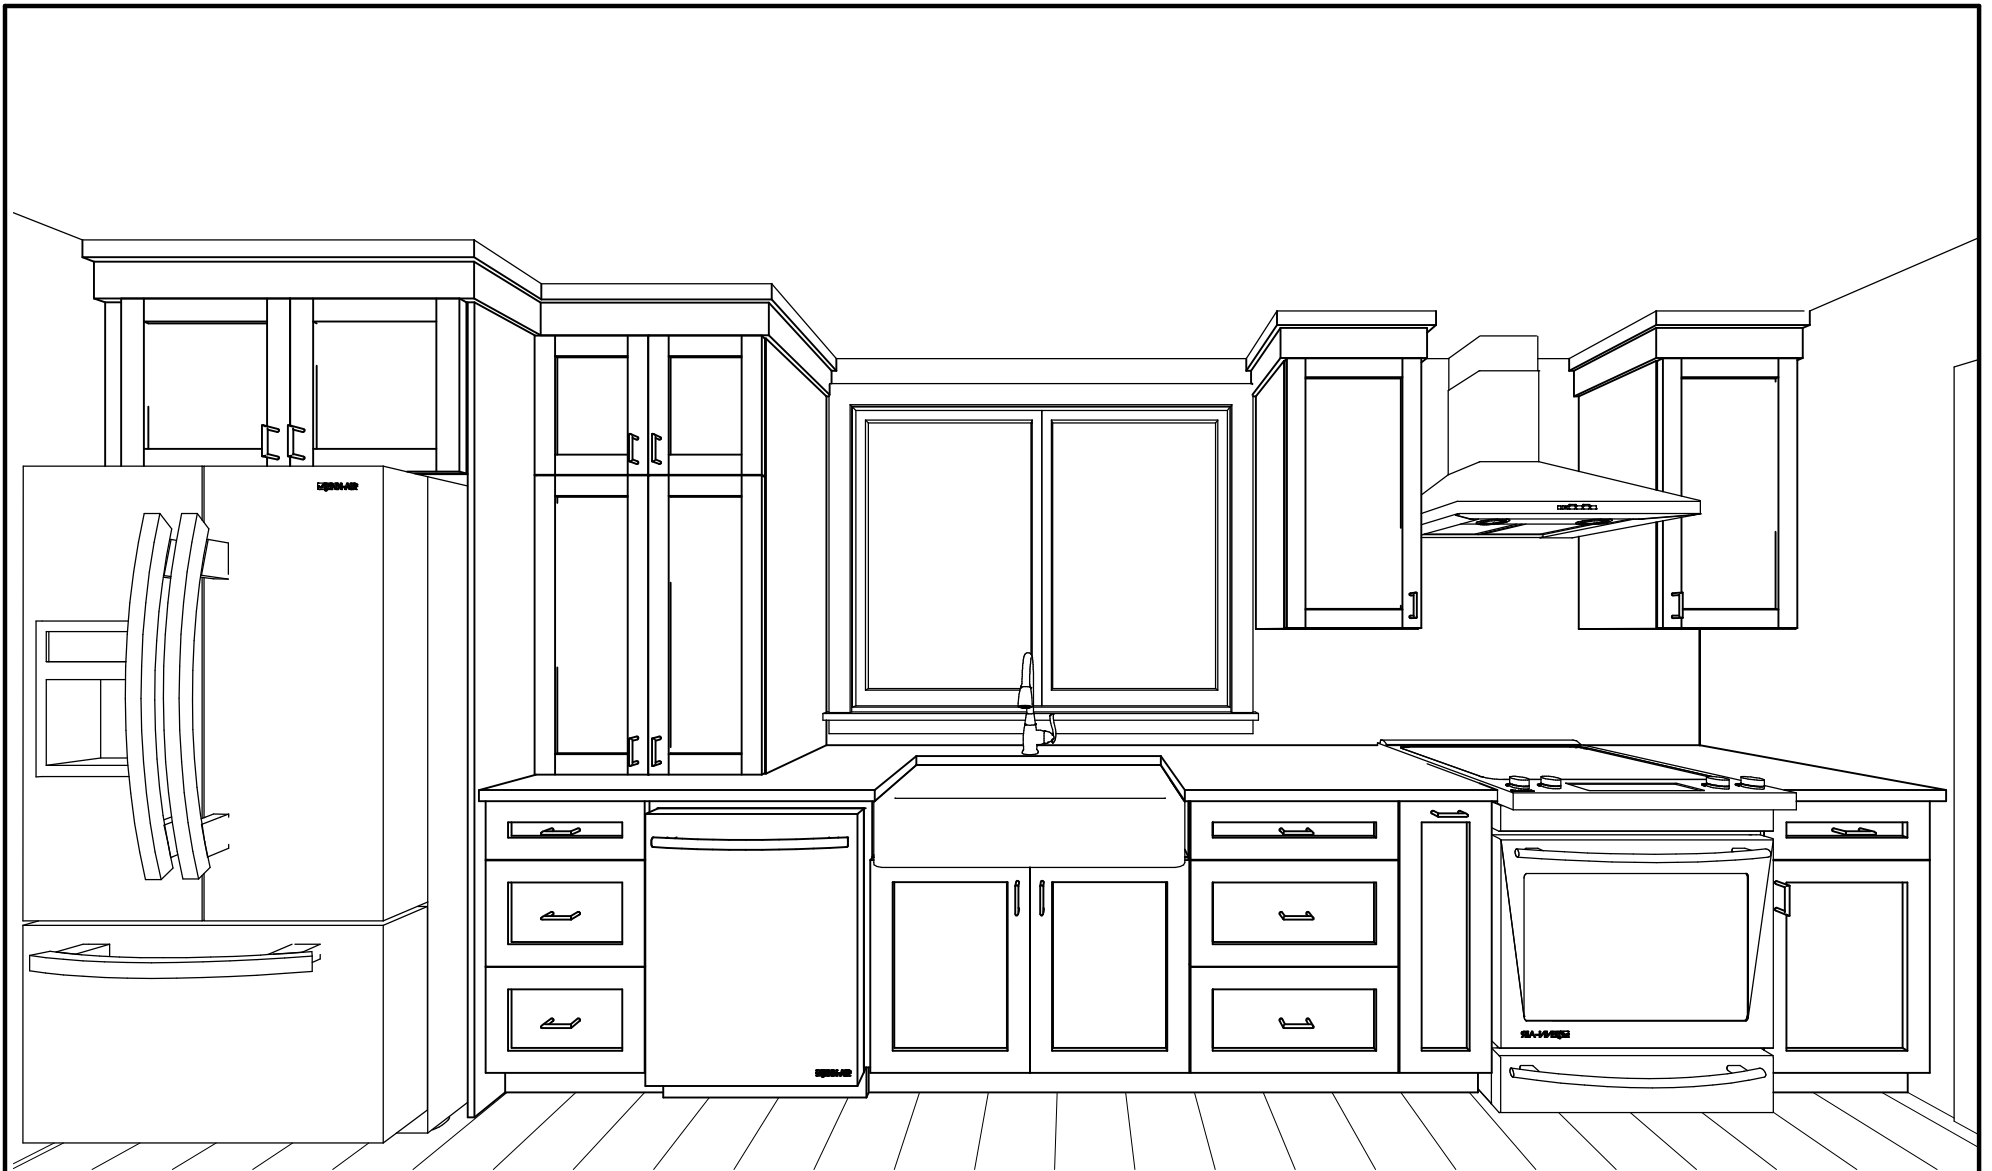

SUNVALLEY *Design Shop*

WWW.SUNVALLEYCABINETS.CA

PROJECT NAME
Doug & Janelle Elias

PAGE 3

2021-05-03