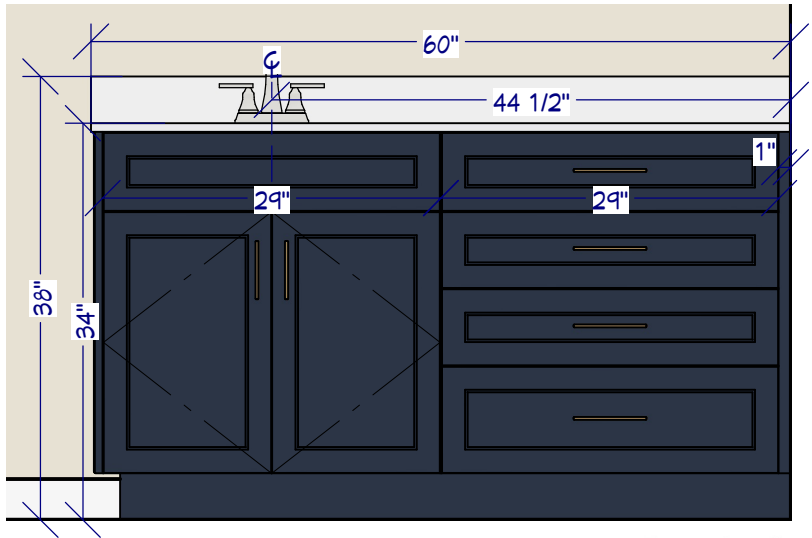

29*34*21
FALSE FRONT
2 DOORS

Door colour & style: