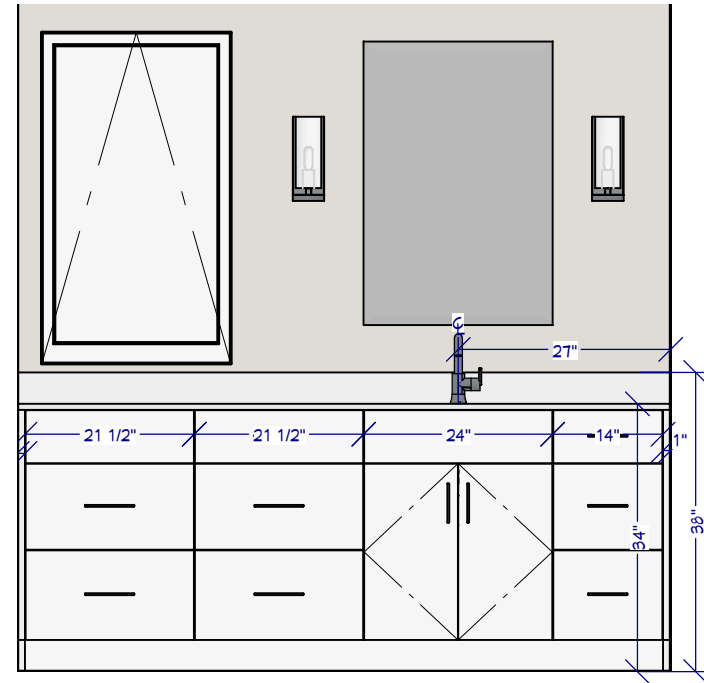

Double Pullout  
Waste Bins

Tipout Tray X 2  
(1 in each sink base)

Spice Tray  
Drawer Insert

Victory Q2-30 Rangehood Insert

**Half Bath**

Cabinet: T001 Camp White Ash Thermofoil  
 Door Style: A6001 408 B Albany  
 Door panel at each end  
 Countertop: White on White Cultured Marble  
 w/Wave Bowl, Backsplash  
 Single Hole Faucet  
 Handles: TK795AG (scale to fit)  
 Faucet: Supplied by others

24\*34\*21  
 FALSE FRONT  
 2 DOORS

**COUNTERTOP**

Colour: White on White  
 Wave bowl  
 Single hole  
 Integrated backsplash

TK795AG (Scale to fit)

Faucet supplied by others

PROJECT NAME  
 Dane & Dominique Froese