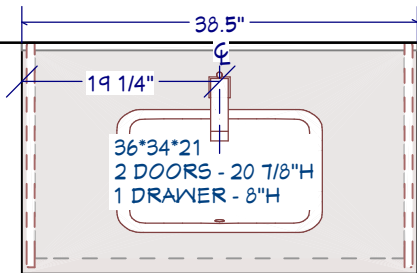

Double Pullout  
Waste Bins

Tipout Tray X 2  
(1 in each sink base)

Spice Tray  
Drawer Insert

Victory Q2-30 Rangehood Insert

**Half Bath**

Cabinet: T001 Camp White Ash Thermofoil  
 Door Style: A6001 408 B Albany  
 Door panel at each end  
 Countertop: White on White Cultured Marble  
 w/Wave Bowl, Backsplash  
 Single Hole Faucet  
 Handles: TK795AG (scale to fit)  
 Faucet: Supplied by others