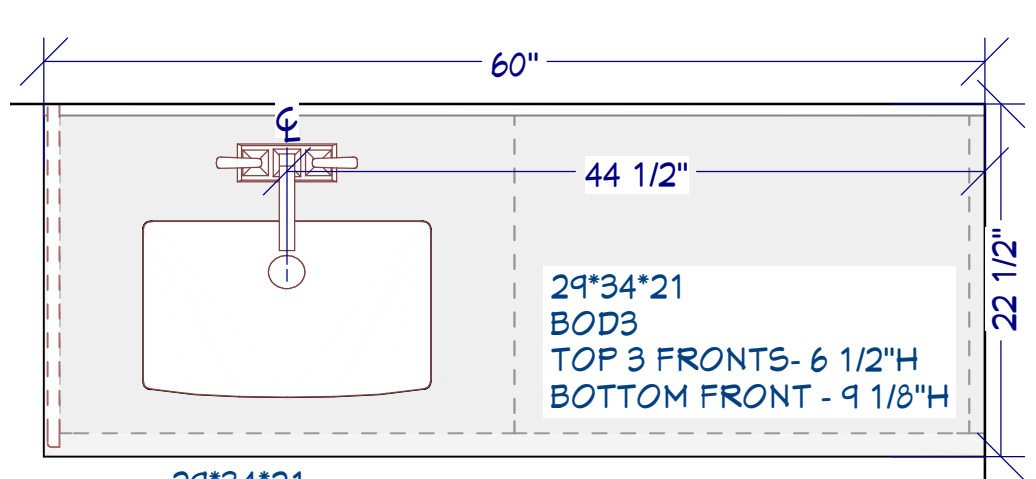

29*34*21
FALSE FRONT
2 DOORS

Door colour & style: