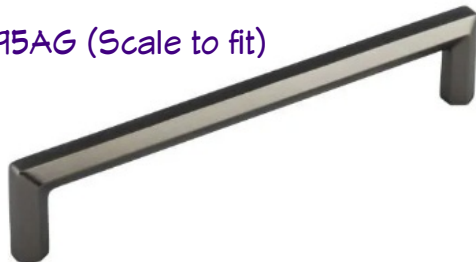

# KITCHEN CABINETRY DETAILS

Cabinet Door Style

Main Kitchen Cabinet Colour - HC-122  
Island in Maple w/Dark Roast Stain

TK795AG (Scale to fit)

TK900AG (1 1/8")

TK791AG  
(edge pull for back  
of island cabinets)