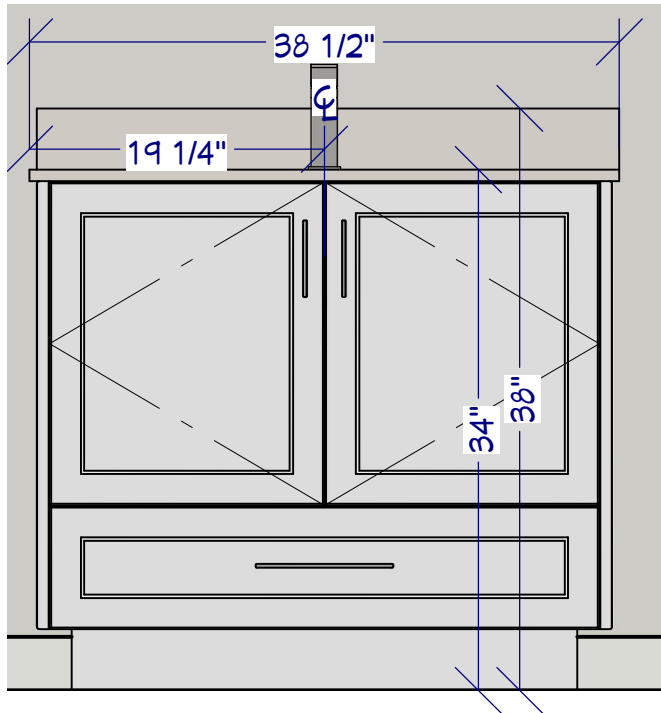

Double Pullout  
Waste Bins

Tipout Tray X 2  
(1 in each sink base)

Spice Tray  
Drawer Insert

Victory Q2-30 Rangehood Insert

**Half Bath**

Cabinet: T001 Camp White Ash Thermofoil  
 Door Style: A6001 408 B Albany  
 Door panel at each end  
 Countertop: White on White Cultured Marble  
 w/Wave Bowl, Backsplash  
 Single Hole Faucet  
 Handles: TK795AG (scale to fit)  
 Faucet: Supplied by others

24\*34\*21  
 FALSE FRONT  
 2 DOORS

**COUNTERTOP**

Colour: White on White  
 Wave bowl  
 Single hole  
 Integrated backsplash

TK795AG (Scale to fit)

Faucet supplied by others

PROJECT NAME  
 Dane & Dominique Froese