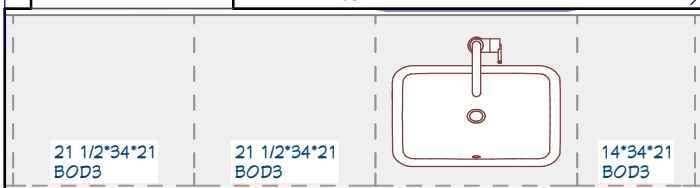

ENSUITE

ENSUITE

Cabinets: T001 Camp White Ash Thermofoil
Door Style: A6000 O
Toekick: Camp White Thermofoil
Countertop: White on White Cultured Marble with Wave Bowl and Backsplash
Single Hole Faucet
Handles: TK795AG
Faucet: Supplied by others

24*34*21
FALSE FRONT
2 DOORS